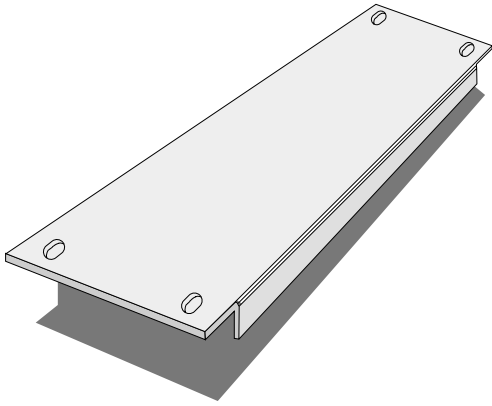

# STOCK RACK PANELS

## Rolled Edge Panels

**MATERIAL: .063 ALUMINUM**  
**FINISH: BLACK ANODIZED**

- aluma-001 - 1.719 (1RU)**
- aluma-002 - 3.469 (2RU)**
- aluma-003 - 5.219 (3RU)**
- aluma-004 - 6.969 (4RU)**
- aluma-005 - 8.719 (5RU)**
- aluma-006 - 10.469 (6RU)**