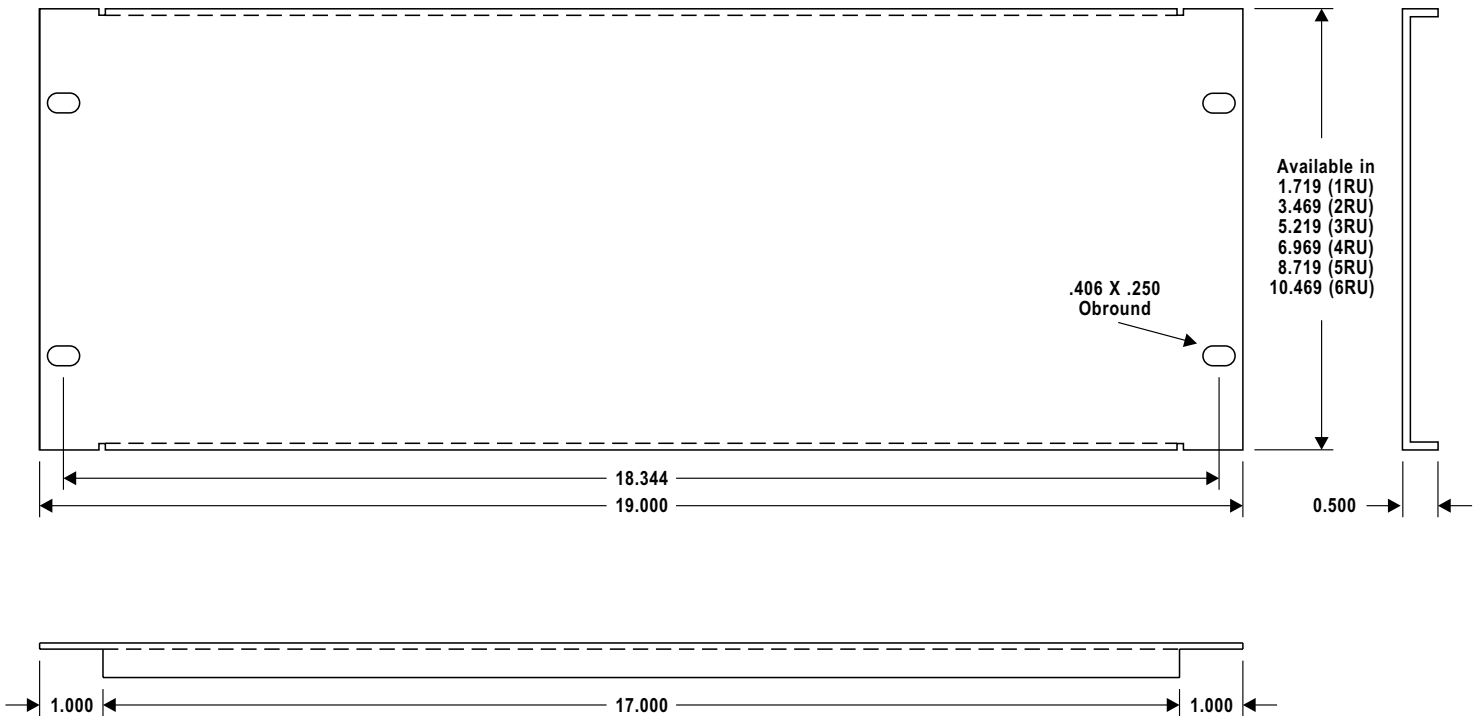

# STOCK RACK PANELS

## Rolled Edge Panels

**MATERIAL: .063 ALUMINUM**  
**FINISH: BLACK ANODIZED**

- aluma-001 - 1.719 (1RU)**
- aluma-002 - 3.469 (2RU)**
- aluma-003 - 5.219 (3RU)**
- aluma-004 - 6.969 (4RU)**
- aluma-005 - 8.719 (5RU)**
- aluma-006 - 10.469 (6RU)**

**The above items can be ordered in any material, finish or even have cutouts added to them as a non-stock. See links "Design Ideas" & "Custom" for ideas**

For Express Order Placement Call:

**1-800-431-5356**