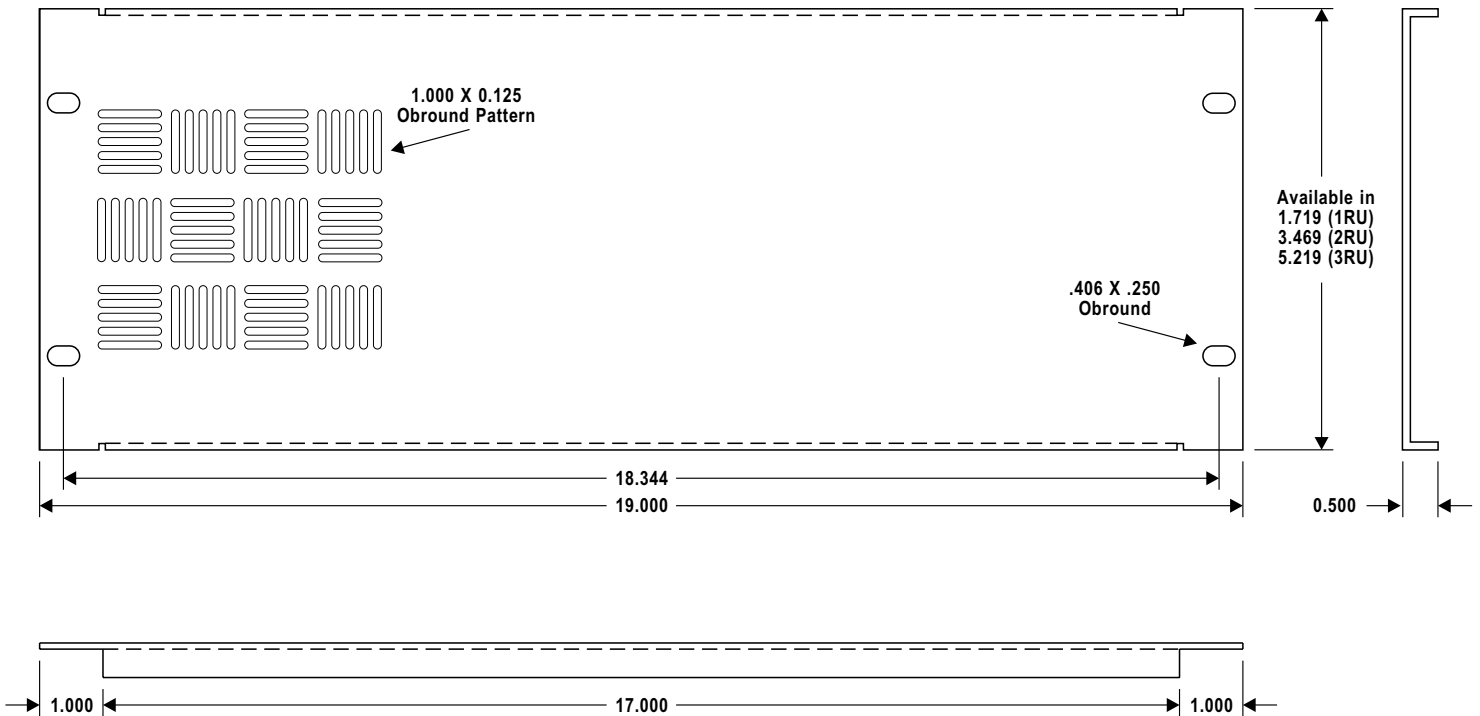

STOCK RACK PANELS

Vented Rolled Edge Panels

MATERIAL: .063 ALUMINUM
FINISH: BLACK ANODIZED

aluma-001v - 1.719 (1RU)
aluma-002v - 3.469 (2RU)
aluma-003v - 5.219 (3RU)

The above items can be ordered in any material, finish or even have cutouts added to them as a non-stock. See links "Design Ideas" & "Custom" for ideas