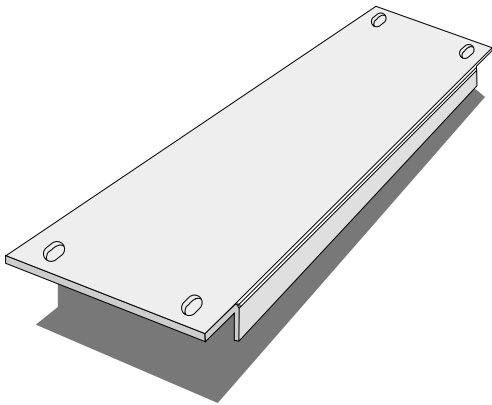

# STOCK RACK PANELS

## Rolled Edge Panels

**MATERIAL: .060 STEEL**  
**FINISH: BLACK POWDER COAT**

- aluma-001crs - 1.719 (1RU)**
- aluma-002crs - 3.469 (2RU)**
- aluma-003crs - 5.219 (3RU)**
- aluma-004crs - 6.969 (4RU)**
- aluma-005crs - 8.719 (5RU)**
- aluma-006crs - 10.469 (6RU)**