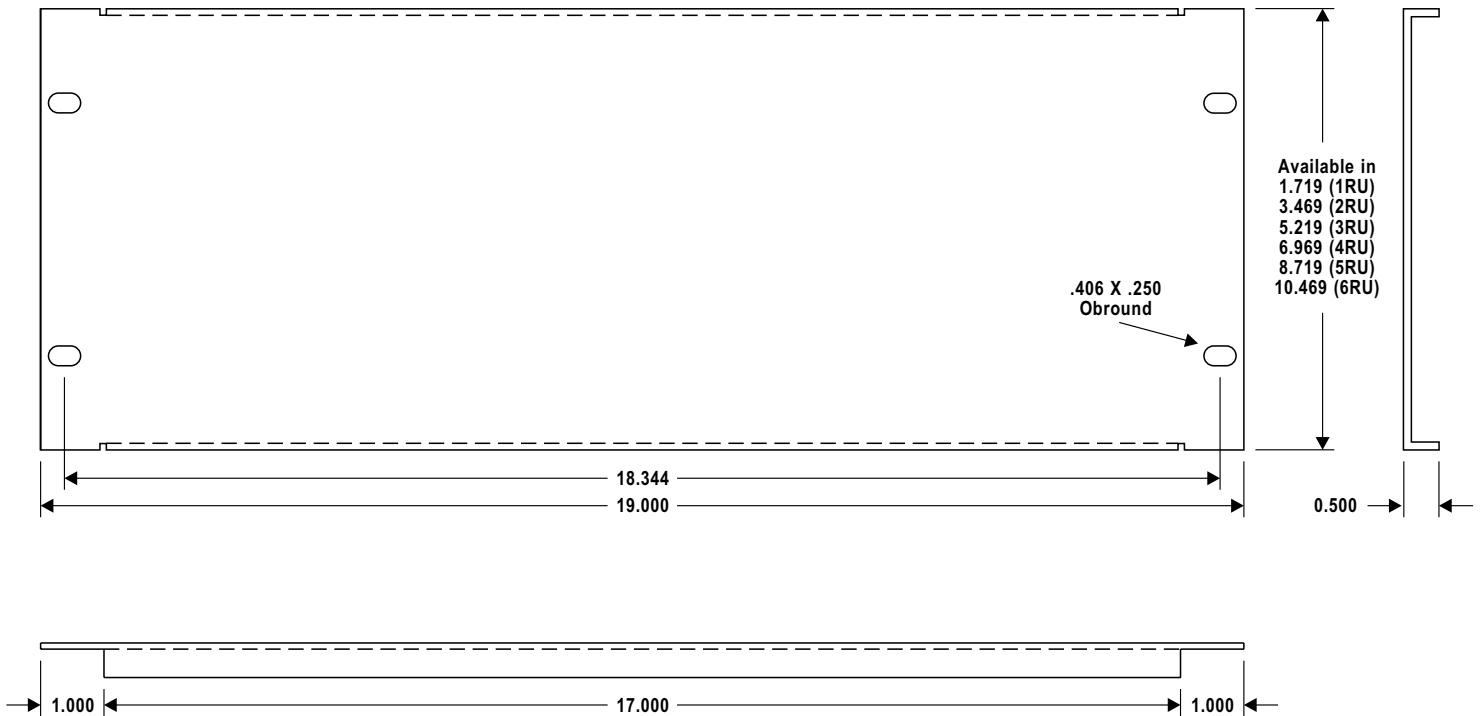

# STOCK RACK PANELS

## Rolled Edge Panels

**MATERIAL: .060 STEEL**  
**FINISH: BLACK POWDER COAT**

- aluma-001crs - 1.719 (1RU)**
- aluma-002crs - 3.469 (2RU)**
- aluma-003crs - 5.219 (3RU)**
- aluma-004crs - 6.969 (4RU)**
- aluma-005crs - 8.719 (5RU)**
- aluma-006crs - 10.469 (6RU)**

**The above items can be ordered in any material, finish or even have cutouts added to them as a non-stock. See links "Design Ideas" & "Custom" for ideas**

For Express Order Placement Call:

**1-800-431-5356**