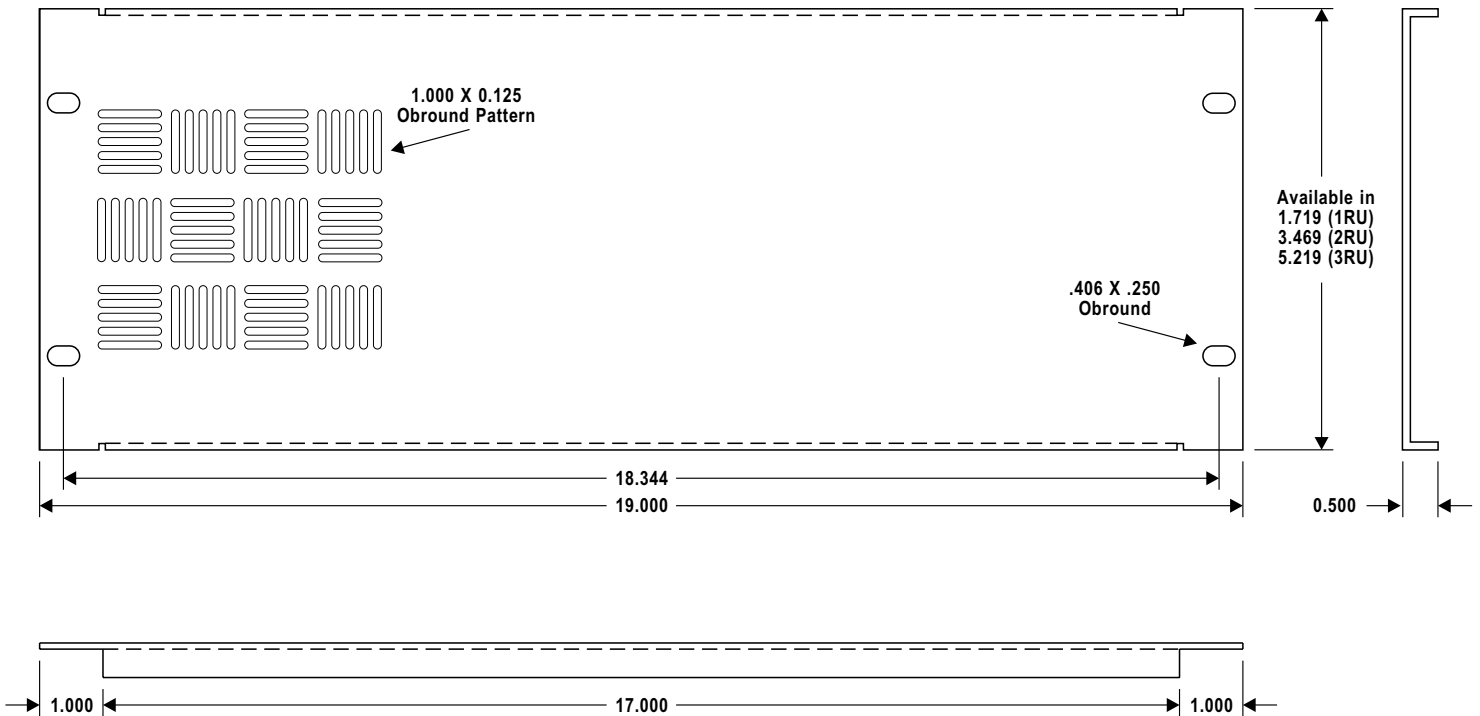

The above items can be ordered in any material, finish or even have cutouts added to them as a non-stock. See links "Design Ideas" & "Custom" for ideas

For Express Order Placement Call:

1-800-431-5356

www.alumainc.com (email: info@alumainc.com)

ALUMAGRAPHS