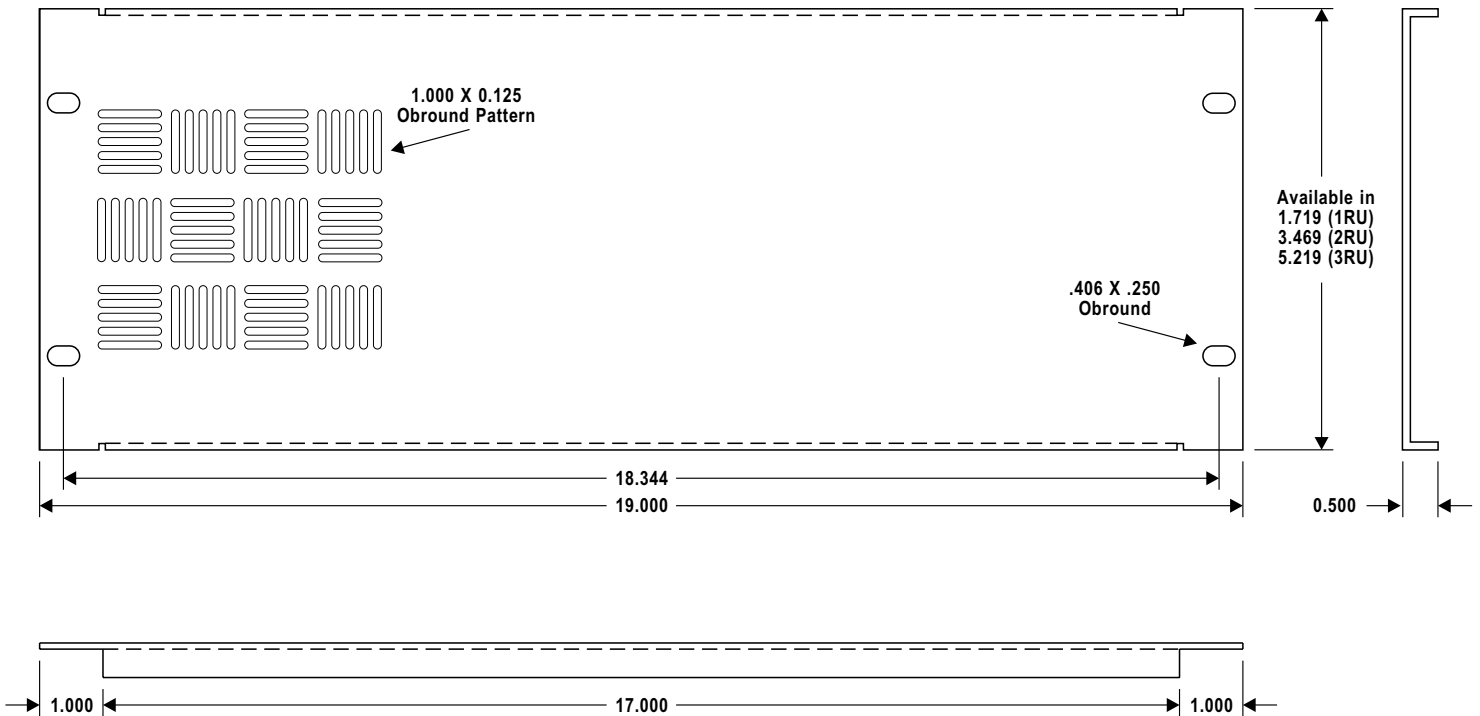

# STOCK RACK PANELS

## Vented Rolled Edge Panels

**MATERIAL: .060 STEEL**  
**FINISH: BLACK POWDER COAT**

*aluma-001crsv* - 1.719 (1RU)  
*aluma-002crsv* - 3.469 (2RU)  
*aluma-003crsv* - 5.219 (3RU)

**The above items can be ordered in any material, finish or even have cutouts added to them as a non-stock. See links "Design Ideas" & "Custom" for ideas**